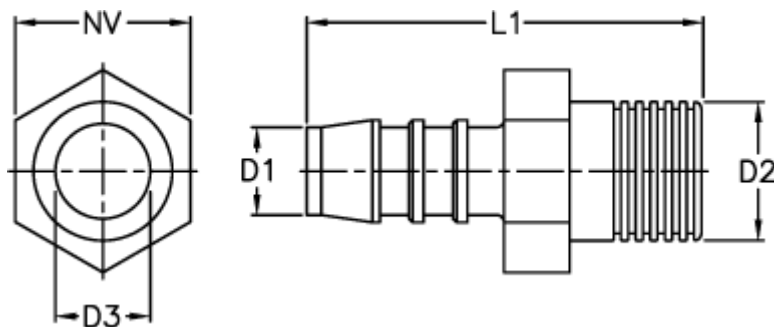

Article number: 027108952003

Description: Norma hose coupling GES 3 / M5

## Measures

---

D1 = 3

D2 = M5 x 1

D3 = 2.5

L1 = 19.5

NV = 6